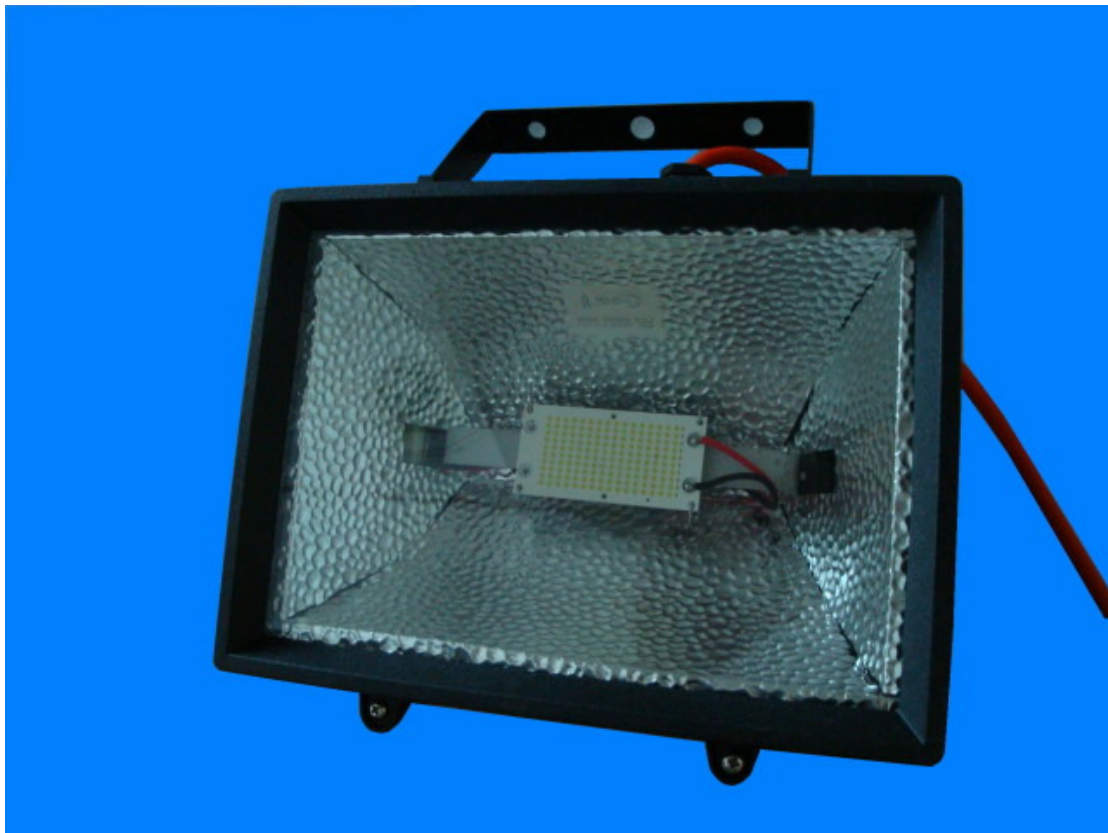

### REG LED10W – Flood Light.

10Watt LED Flood Light.

REG 10W LED Flood Light.

REG 10W LED Flood Light.	
Specifications:	
LED Lamp	10W
Water resistance	IP55
Illumination	20Lux at 4m
Power source	100-240VAC 50-60Hz